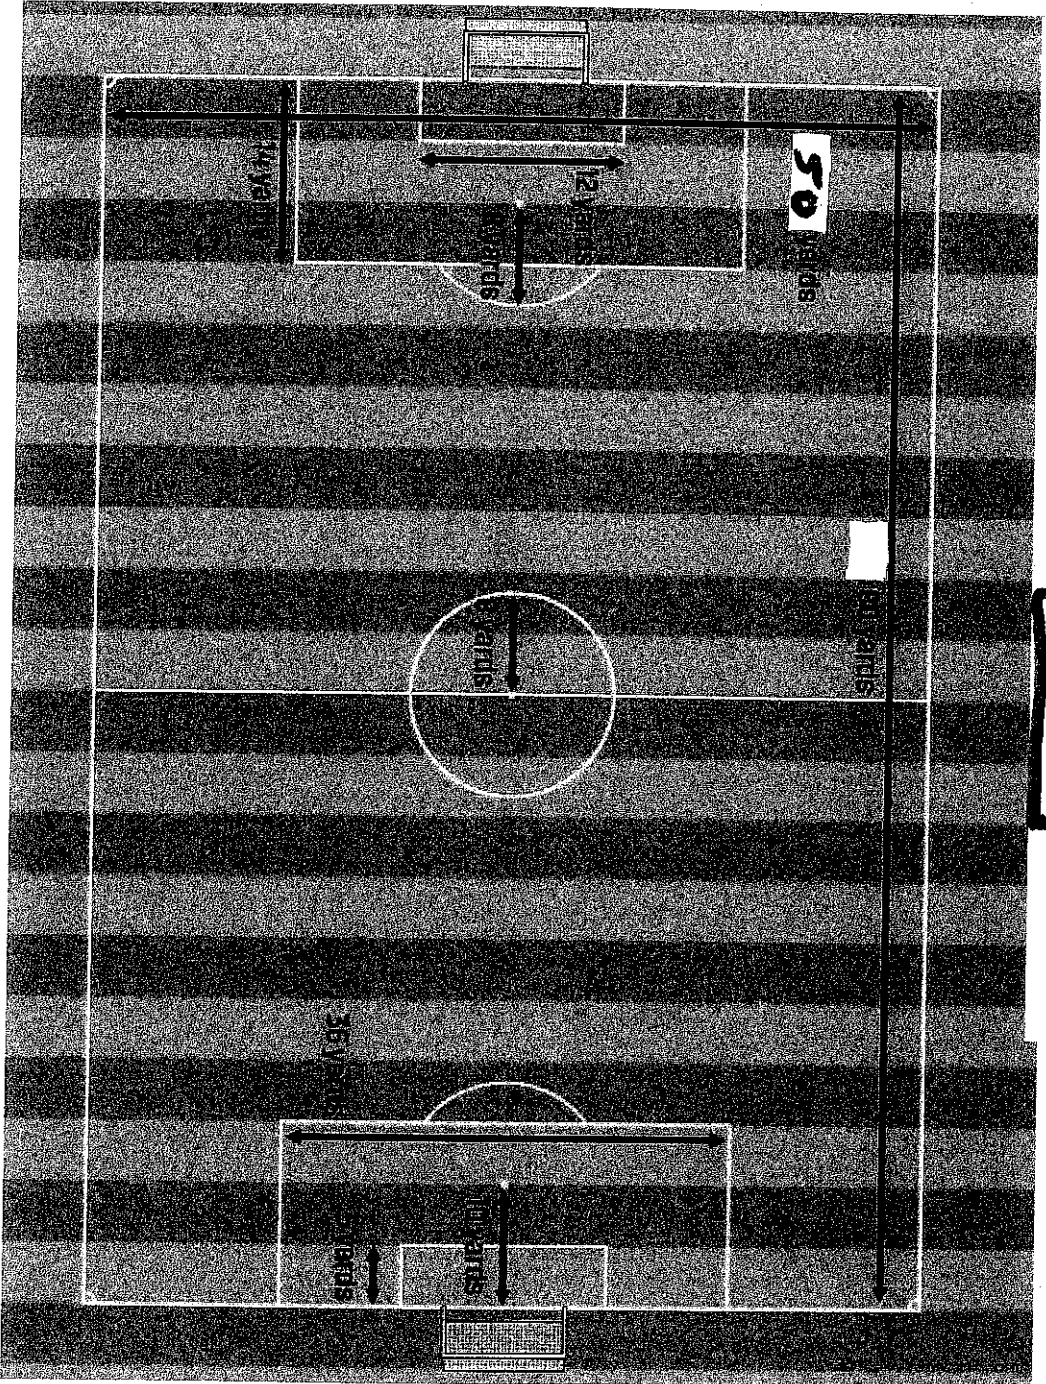

* TRAVEL *

7V7 Developmental Field for U9, U10

*** TRAVEL ***

9V9 Small Sided Field for U11, U12

* BMS EMPLOYEES will create a 200' x 330' field (WHITED) in Fall
* Ballport Soccer will create the field in Spring/Summer. We can reduce size to 300', 310' or 320'

TRAVEL FIELD @ BMS is 200' wide by about 300' long *

U13 - U20