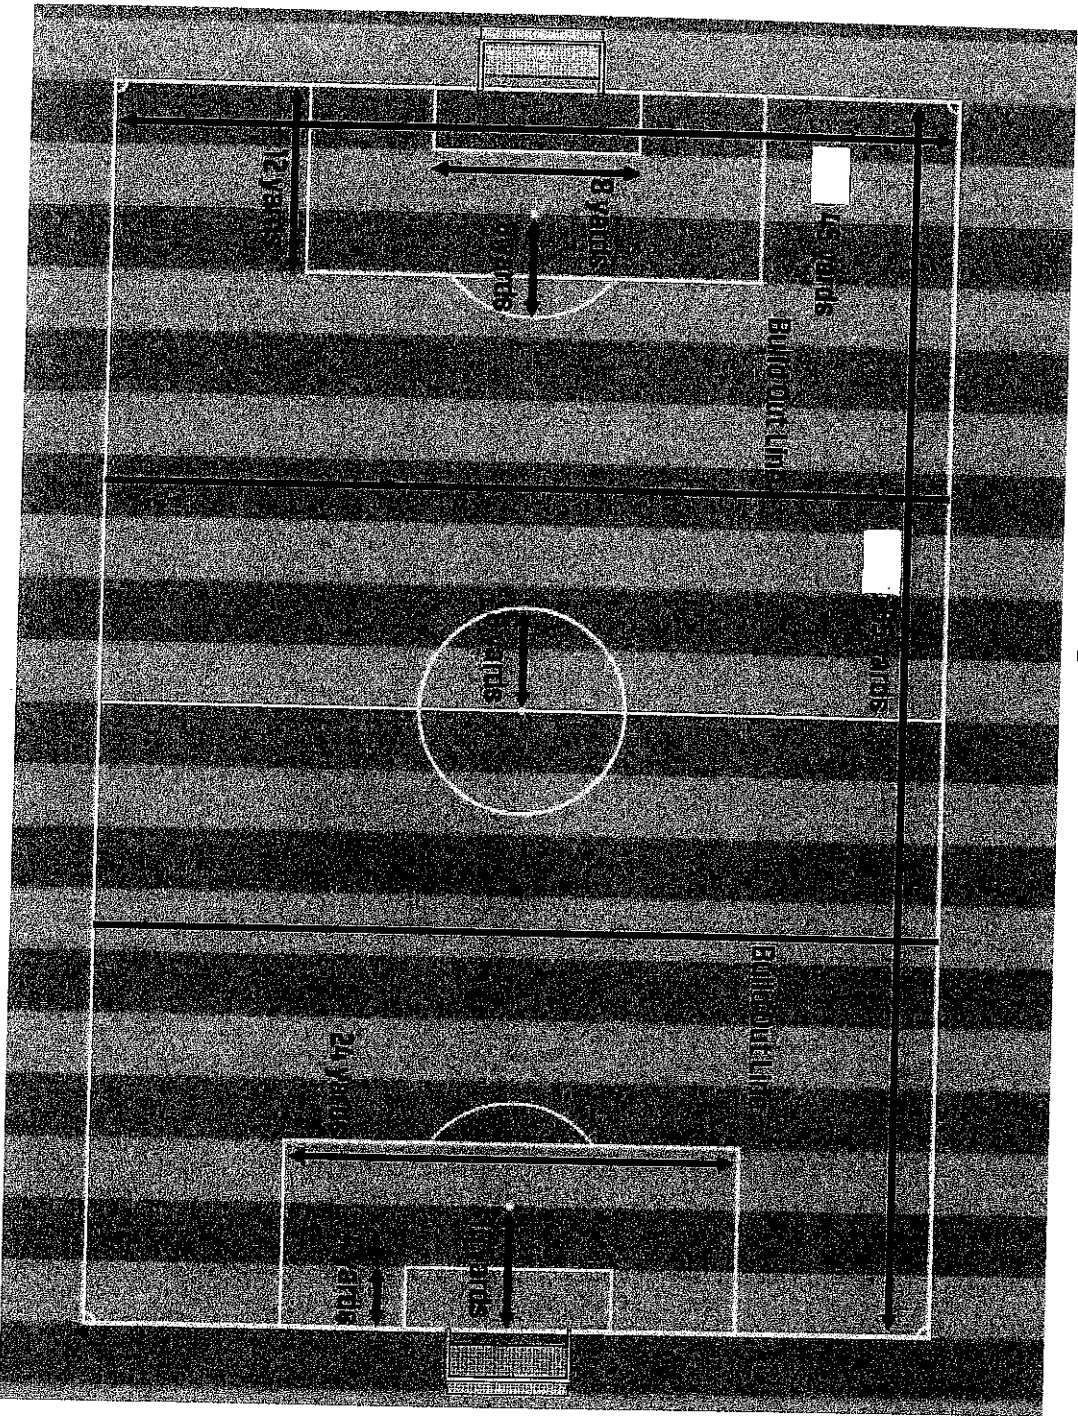

* TRAVEL *

7V7 Developmental Field for U9, U10

*** TRAVEL ***

9V9 Small Sided Field for U11, U12

* BMS EMPLOYEES will create a 200' x 330' field (WHITED) in Fall
* Ballport Soccer will create the field in Spring/Summer. We can reduce size to 300', 310' or 320'

TRAVEL FIELD @ BMS is 200' wide by about 300' long *

U13 - U20